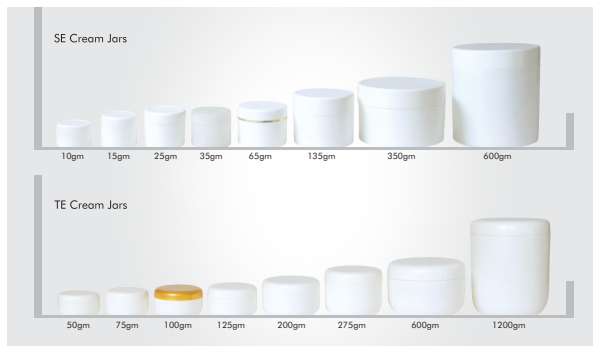

COSMETIC CREAM JARS