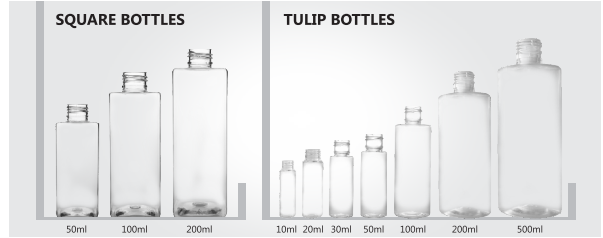

PET BOTTLES